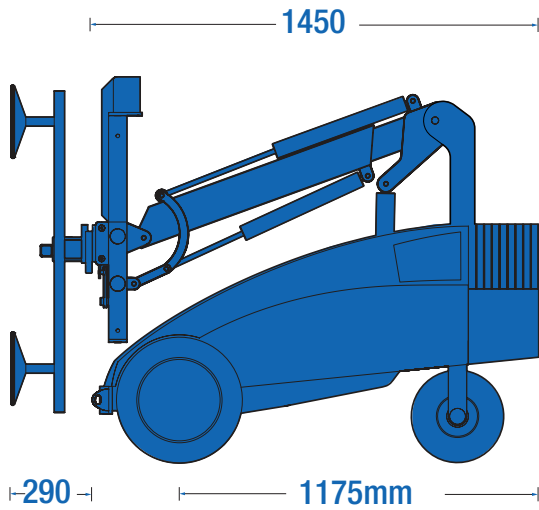

Winlet 350

The Winlet 350 robot revolutionises the installation of glass, with capacities of up to 350kg and overhead installation all within a compact design for work in confined areas.

Vacuum Robots course

UK and Ireland
Distributor

The Winlet 350 can transport heavy glass and windows, and is narrow enough to fit through a standard doorway.

Easy to operate outriggers

Wired remote control allows accurate placement of materials

Transport loads on side up to 200kg

350kg
max lifting capacity

Technical Specifications

Winlet 350

Max capacity	350kg
Max capacity on side	200kg
Total weight excl. counterweights	390kg
Total weight incl. counterweights	495kg
External width	690mm
External width with twin wheels	920mm
External length	1450mm
External height	1270mm
Min/max extension (front bumper to suction cup)	290/790mm
Max lifting height (to centre of lifting yoke)	2800mm
Hydraulic side offset	100mm
Fine lift on arm	500mm
Tilt function	140°
Hydraulic rotation	360°
Suction cups	4 x Ø 270mm
Battery	2 x 75 AH

Winlet 350 Glazing Robot

Product specifications are subject to change without notice or obligation. The photographs and/or drawings in this document are for illustrative purposes only.

Northern 01482 227333 Central 01302 341659 Southern 0203 174 0658