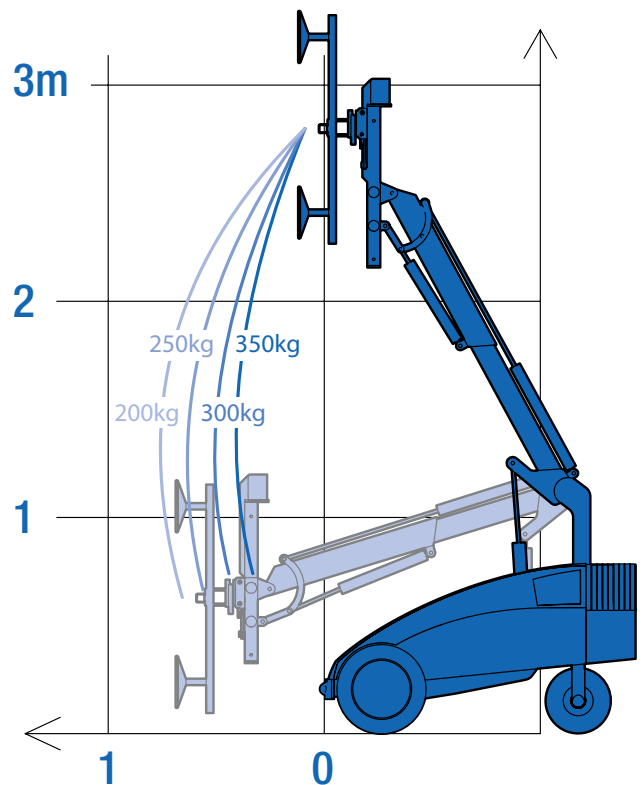

Winlet 350

The Winlet 350 robot revolutionises the installation of glass, with capacities of up to 350kg and overhead installation all within a compact design for work in confined areas.

Vacuum Robots course

UK and Ireland
Distributor

The Winlet 350 can transport heavy glass and windows, and is narrow enough to fit through a standard doorway.

Easy to operate outriggers

Wired remote control allows accurate placement of materials

Transport loads on side up to 200kg

350kg
max lifting capacity

Technical Specifications

Winlet 350

Max capacity	350kg
Max capacity on side	200kg
Total weight excl. counterweights	390kg
Total weight incl. counterweights	495kg
External width	690mm
External width with twin wheels	920mm
External length	1450mm
External height	1270mm
Min/max extension (front bumper to suction cup)	290/790mm
Max lifting height (to centre of lifting yoke)	2800mm
Hydraulic side offset	100mm
Fine lift on arm	500mm
Tilt function	140°
Hydraulic rotation	360°
Suction cups	4 x Ø 270mm
Battery	2 x 75 AH

Winlet 350 Glazing Robot

Product specifications are subject to change without notice or obligation. The photographs and/or drawings in this document are for illustrative purposes only.

Northern 01482 227333 Central 01302 341659 Southern 0203 174 0658