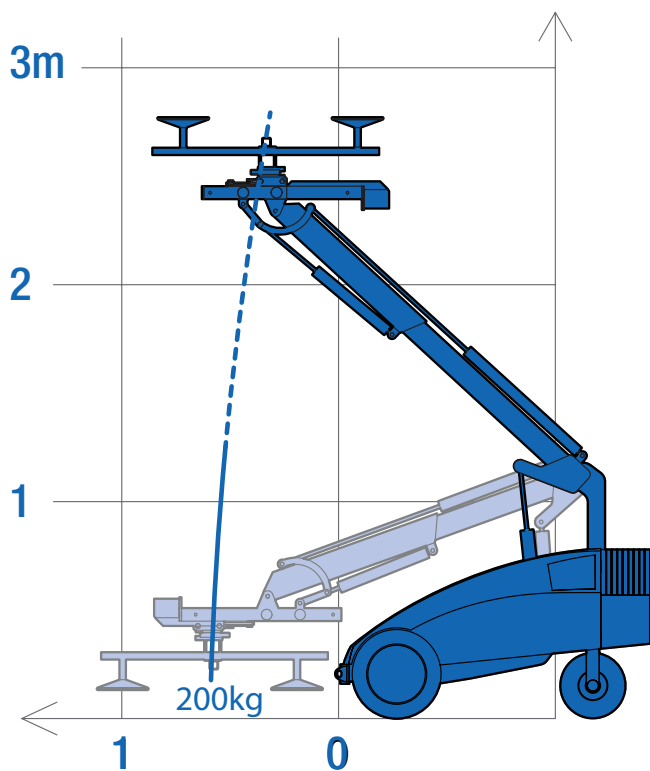

Winlet 350

The Winlet 350 robot revolutionises the installation of glass, with capacities of up to 350kg and overhead installation all within a compact design for work in confined areas.

Vacuum Robots course

UK and Ireland
Distributor

The Winlet 350 can transport heavy glass and windows, and is narrow enough to fit through a standard doorway.

Easy to operate outriggers

Wired remote control allows accurate placement of materials

Transport loads on side up to 200kg

350kg
max lifting capacity

Technical Specifications

Winlet 350

Max capacity	350kg
Max capacity on side	200kg
Total weight excl. counterweights	390kg
Total weight incl. counterweights	495kg
External width	690mm
External width with twin wheels	920mm
External length	1450mm
External height	1270mm
Min/max extension (front bumper to suction cup)	290/790mm
Max lifting height (to centre of lifting yoke)	2800mm
Hydraulic side offset	100mm
Fine lift on arm	500mm
Tilt function	140°
Hydraulic rotation	360°
Suction cups	4 x Ø 270mm
Battery	2 x 75 AH

Winlet 350 Glazing Robot

Product specifications are subject to change without notice or obligation. The photographs and/or drawings in this document are for illustrative purposes only.

Northern 01482 227333 Central 01302 341659 Southern 0203 174 0658