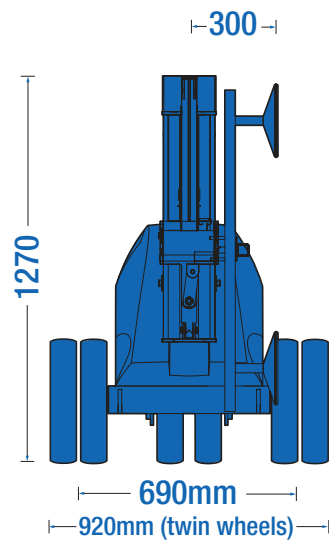

Transport loads on side up to 200kg

350kg
max lifting capacity

Technical Specifications

Winlet 350

Max capacity	350kg
Max capacity on side	200kg
Total weight excl. counterweights	390kg
Total weight incl. counterweights	495kg
External width	690mm
External width with twin wheels	920mm
External length	1450mm
External height	1270mm
Min/max extension (front bumper to suction cup)	290/790mm
Max lifting height (to centre of lifting yoke)	2800mm
Hydraulic side offset	100mm
Fine lift on arm	500mm
Tilt function	140°
Hydraulic rotation	360°
Suction cups	4 x Ø 270mm
Battery	2 x 75 AH

Winlet 350 Glazing Robot

Product specifications are subject to change without notice or obligation. The photographs and/or drawings in this document are for illustrative purposes only.

Northern 01482 227333 Central 01302 341659 Southern 0203 174 0658